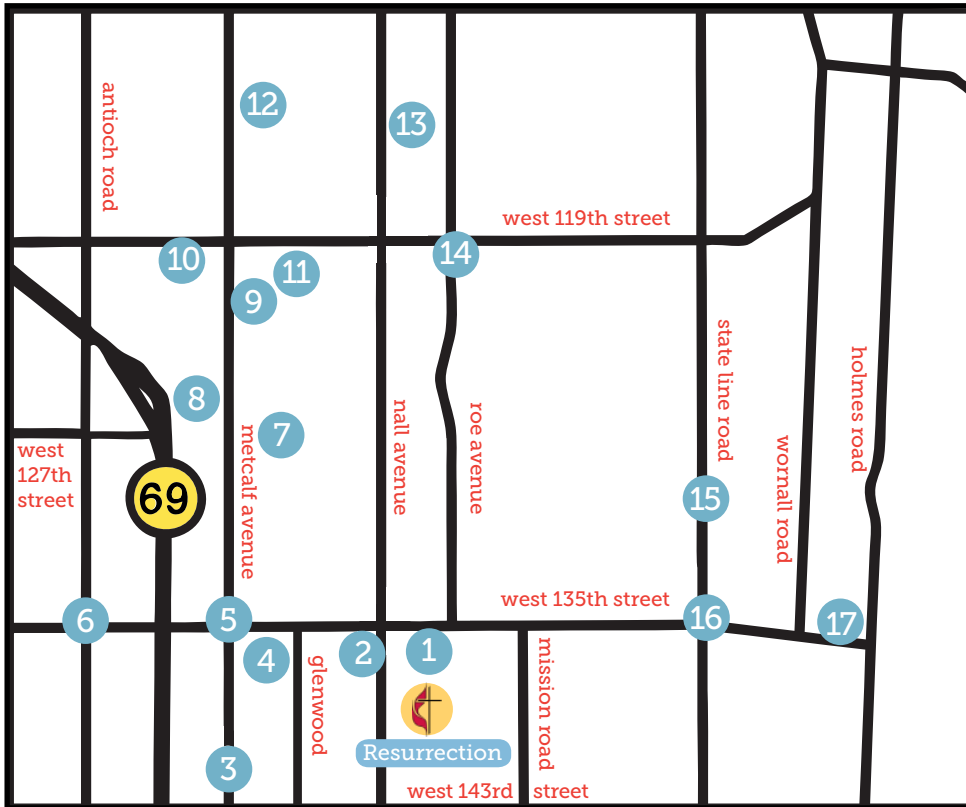

AREA RESTAURANTS

1

133rd & Briar

■ South

Bonefish Grill
BRGR
Gaslight Grill
Starbucks
Talk of the Town
Winstead's

2

135th & Nall

■ Prairie Fire

Coco Bolo's
Grimaldi's Pizza
Pinstripes
Rock & Brews
Vinotopia

3

143rd & Metcalf

Fortune Wok
Jose Pepper's
Pad-Thai Restaurant
Smokey's on the
Boulevard BBQ
Sunset Grill
Tanner's Sports Grill

4

135th & Lamar

■ Corbin Park

810 Zone
Brew Top Bar and
Patio
Buffalo Wild Wings
Corner Bakery Cafe
Firebirds
Firehouse Subs
Larkburger
Maggiono's Little
Italy
Menchie's Yogurt
Pizzeria Locale
Potbelly Sandwich
Shop
Q'Doba
Redrock Canyon
Grill
Spin! Pizza
Ted's Cafe
Escondido
YaYa's
Zoës Kitchen

5

135th & Metcalf

■ NE Corner

Basha
Mediterranean
Grill
Chipotle
Kyoto Sushi and
Steak

Mr. Goodcents Deli
Nick & Jake's
Panera Bread Co.

■ NW Corner

Chick-fil-A
Fuzzy's Taco Shop
Jimmy John's
Kolache Factory
Noodles & Co.
Panda Express
Pickleman's Deli
Pie Five Pizza Co.
Smoothie King

■ SW Corner

Bo Ling's
Burger King
Freddy's
Raising Cane's
Subway